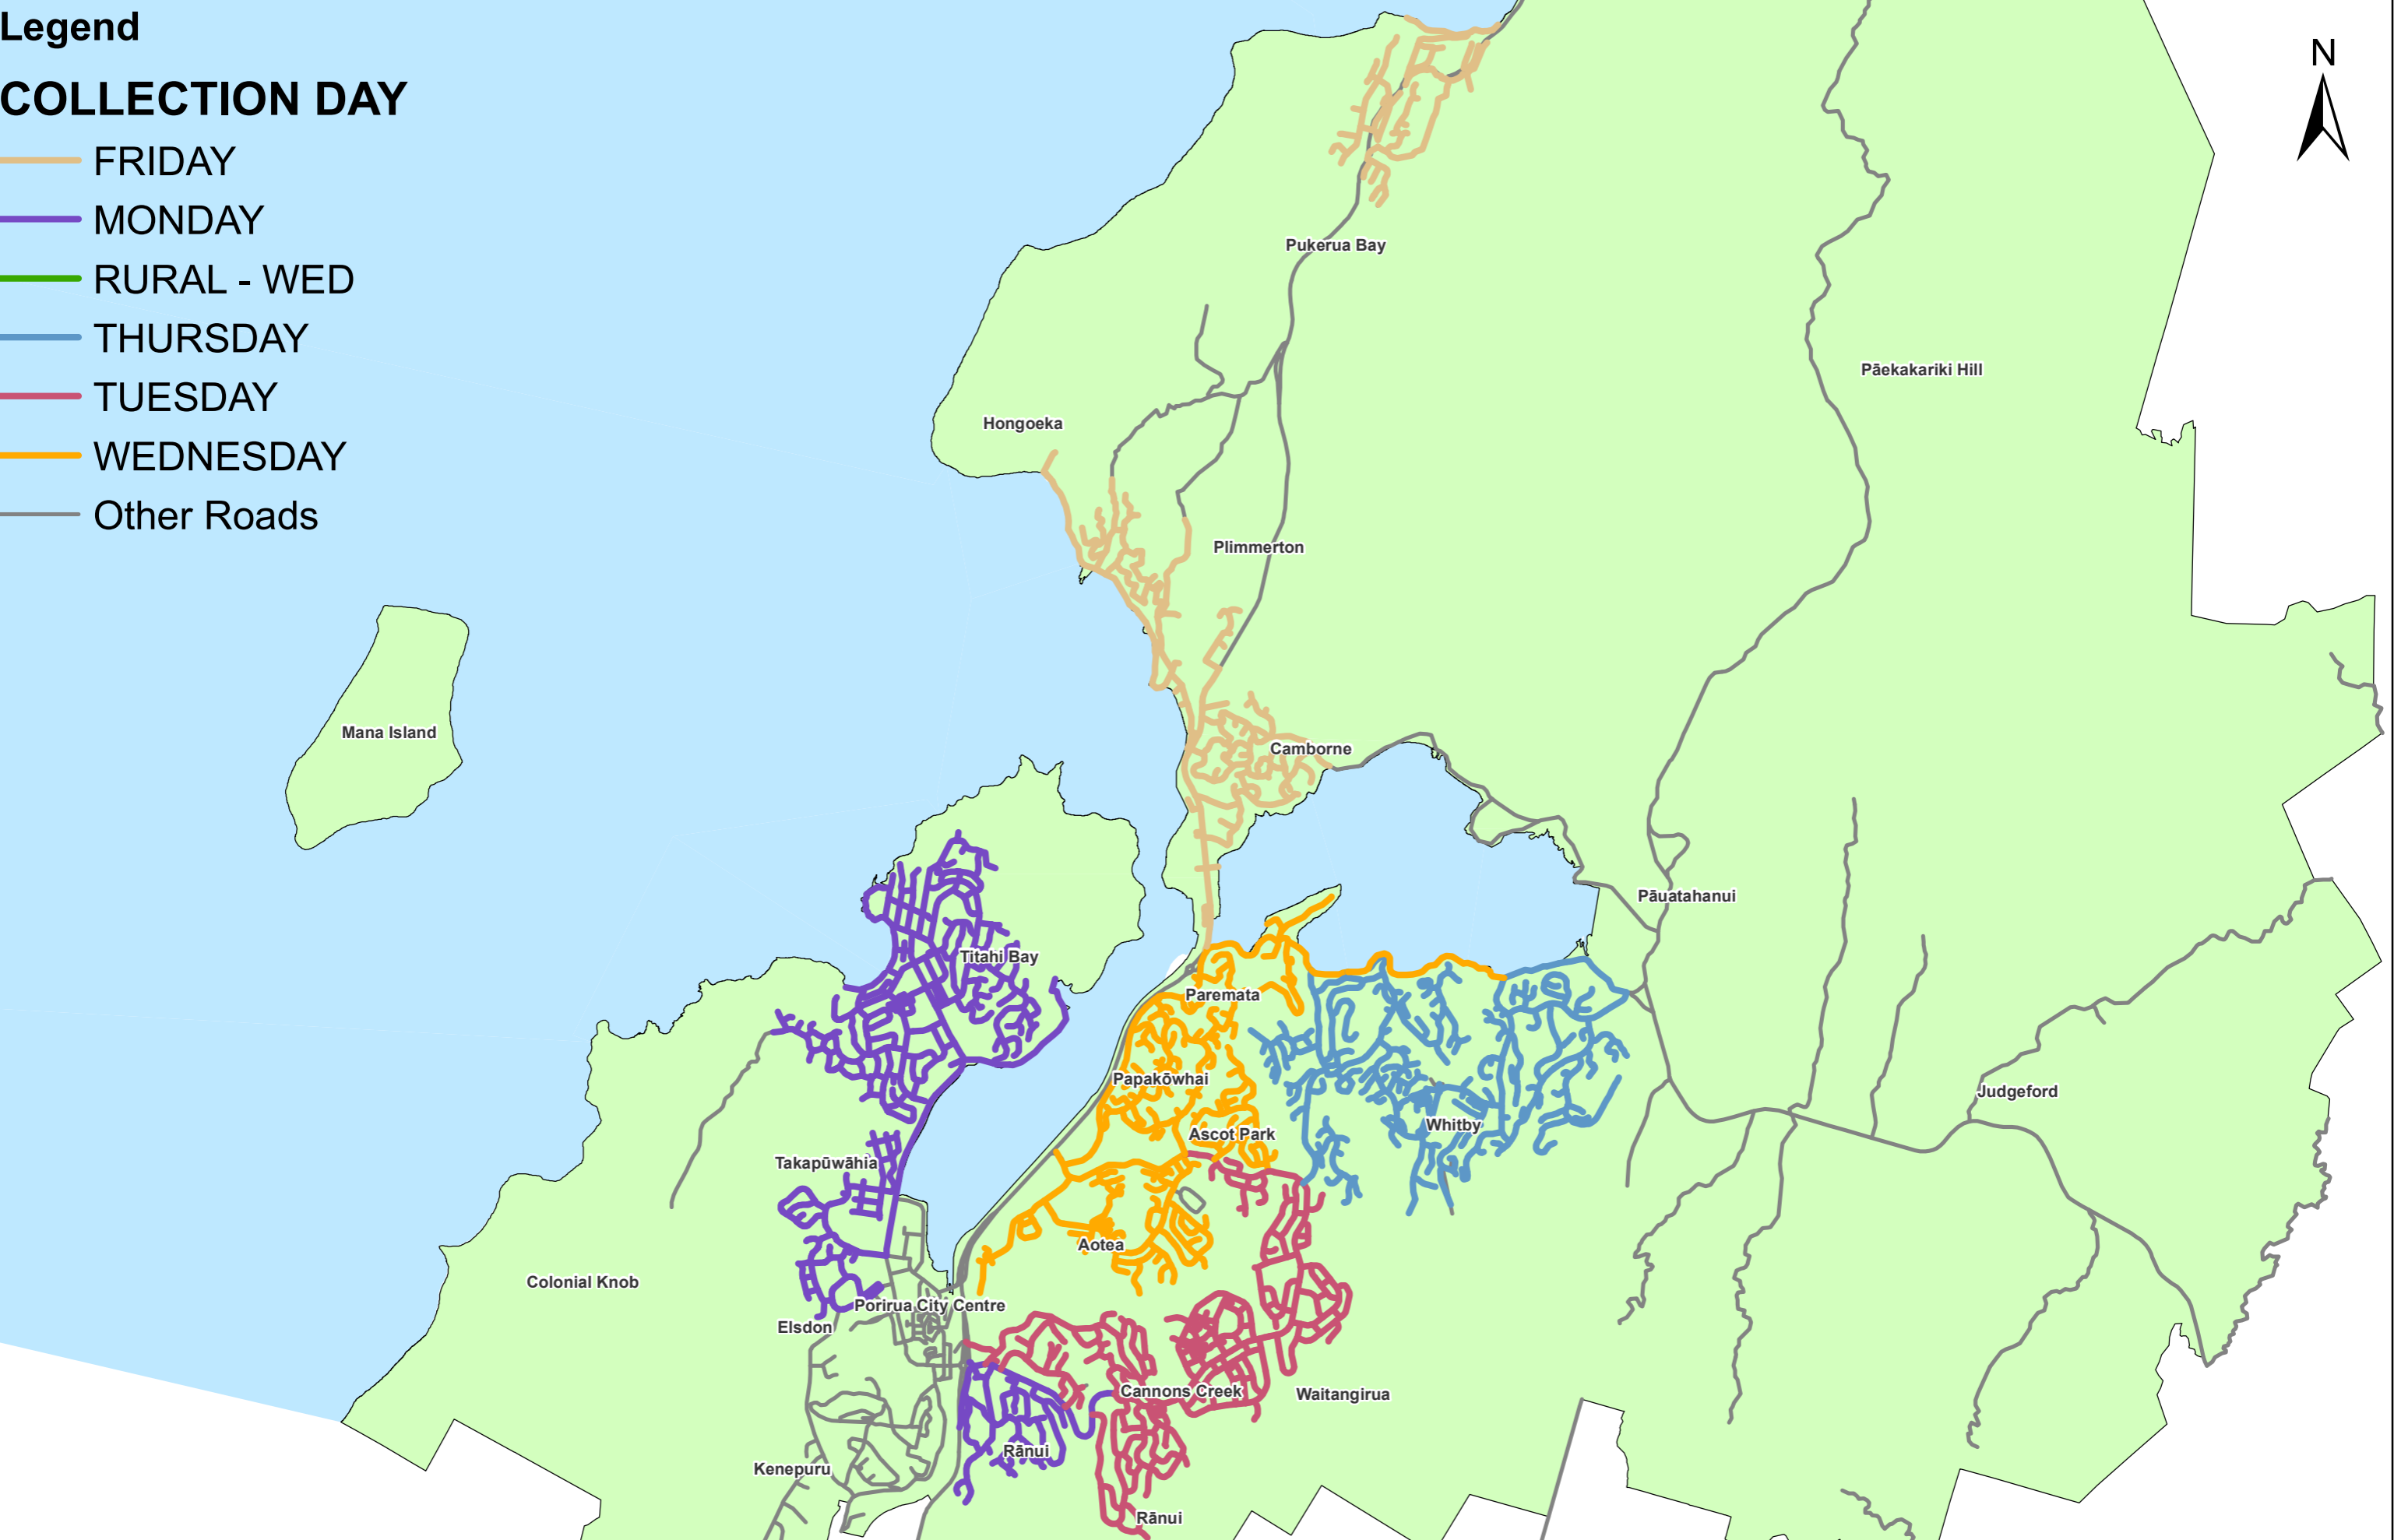

Legend

COLLECTION DAY

- FRIDAY
- MONDAY
- RURAL - WED
- THURSDAY
- TUESDAY
- WEDNESDAY
- Other Roads

The information displayed in the GIS has been taken from Porirua City Council's databases and maps. This is made available in good faith but its accuracy or completeness is not guaranteed. If the information is relied on in support of a resource consent it should be verified independently. The PCC accepts no responsibility for errors or omissions for loss or damage resulting from the reliance or use of the information. Digital cadastral data supplied by Sinclair Knight Mertz and sourced from LINZ CRS. CROWN COPYRIGHT RESERVED